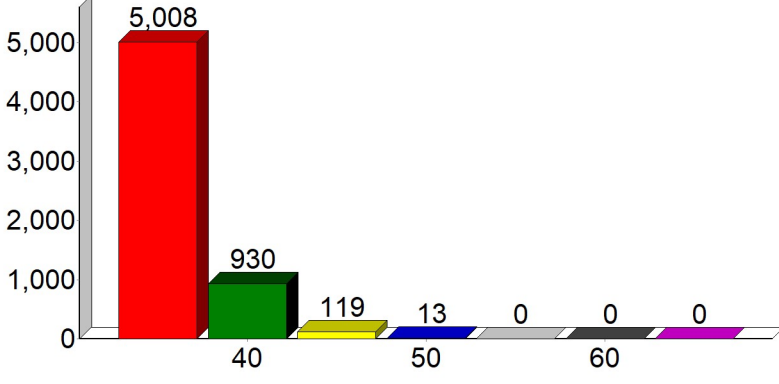

Ruspidge & Soudley Parish Council

SpeedWatch

VAS data report for the period April - June 2024

Buckshaft Road - from St White's Road *

Highest speed recorded this period:
55 MPH

Total below 30 mph:	36102
Total above 30 mph:	10175
Grand total:	46277
% above 30 mph:	22

Ruspidge Road - from St White's Road *

Total below 30 mph:	72760
Total above 30 mph:	12334
Grand total:	85094
% above 30 mph:	14

Soudley - from the Heritage Centre *

The Vehicle Activated Signs (VAS) were funded by the PCC through a grant to the Parish

Total below 30 mph:	15743
Total above 30 mph:	6070
Grand total:	21813
% above 30 mph:	28

* Direction; this is the direction FROM which vehicles are approaching the VAS (Vehicle Activated Sign)
Signs are located: Junction of Ruspidge Road and Railway Road, beside Soudley ponds and near No. 7a Buckshaft Road