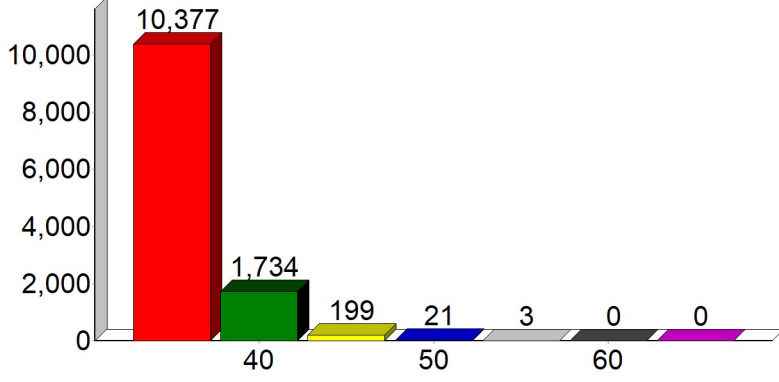

Ruspidge & Soudley Parish Council

SpeedWatch

VAS data report for the period April - June 2024

Buckshaft Road - from St White's Road *

Highest speed recorded this period:
55 MPH

Total below 30 mph:	36102
Total above 30 mph:	10175
Grand total:	46277
% above 30 mph:	22

Ruspidge Road - from St White's Road *

Total below 30 mph:	72760
Total above 30 mph:	12334
Grand total:	85094
% above 30 mph:	14

Soudley - from the Heritage Centre *

The Vehicle Activated Signs (VAS) were funded by the PCC through a grant to the Parish

Total below 30 mph:	15743
Total above 30 mph:	6070
Grand total:	21813
% above 30 mph:	28

* Direction; this is the direction FROM which vehicles are approaching the VAS (Vehicle Activated Sign)
Signs are located: Junction of Ruspidge Road and Railway Road, beside Soudley ponds and near No. 7a Buckshaft Road