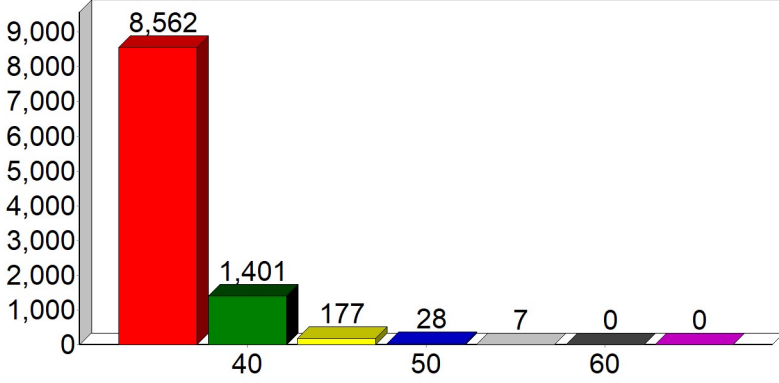

Ruspidge & Soudley Parish Council

SpeedWatch

VAS data report for the period April - June 2024

Buckshaft Road - from St White's Road *

Highest speed recorded this period:
55 MPH

Total below 30 mph:	36102
Total above 30 mph:	10175
Grand total:	46277
% above 30 mph:	22

Ruspidge Road - from St White's Road *

Total below 30 mph:	72760
Total above 30 mph:	12334
Grand total:	85094
% above 30 mph:	14

Soudley - from the Heritage Centre *

The Vehicle Activated Signs (VAS) were funded by the PCC through a grant to the Parish

Total below 30 mph:	15743
Total above 30 mph:	6070
Grand total:	21813
% above 30 mph:	28

* Direction; this is the direction FROM which vehicles are approaching the VAS (Vehicle Activated Sign)
Signs are located: Junction of Ruspidge Road and Railway Road, beside Soudley ponds and near No. 7a Buckshaft Road